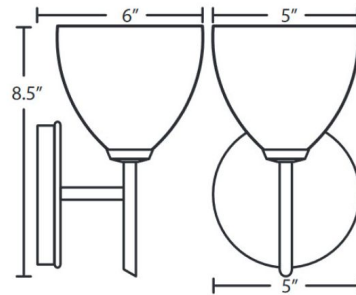

Description

The Mia Mini Wall Light features assorted glass options with a Bronze or Satin Nickel finish. Can be mounted as an uplight or a downlight. 40 watt, 120 volt JCD G9 base bulbs are required but not included. 5 inch width x 8.5 inch height x 6 inch depth. UL listed. Suitable for interior damp locations.

Shown in satin nickel / marble grigio

Specifications

COLOR	Marble Grigio
BODY FINISH	Satin Nickel
WATTAGE	40W
DIMMER	Standard 120V
DIMENSIONS	5"W x 7.75"H x 6"D
BULB INCLUDED	1 x JCD/G9/40W/120V Halogen
COUNTRY OF ORIGIN	Turkey