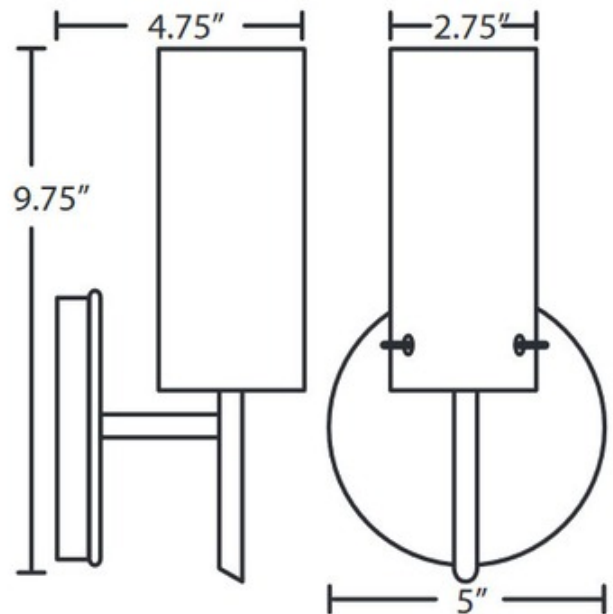

BRAND

Besa Lighting

DESCRIPTION

The Copa Wall Light features Opal Matte glass with a Bronze or Satin Nickel finish. Can be mounted as an uplight or downlight. 40 watt, 120 volt JCD G9 base bulbs are required but not included. 5 inch width x 9.75 inch height x 4.75 inch depth. UL listed. Suitable for interior damp locations.

Shown in: Satin Nickel / Opal Matte

SHADE COLOR	Opal Matte
BODY FINISH	Satin Nickel
WATTAGE	40W
DIMMER	Standard 120V
DIMENSIONS	5"W x 9"H
BULB INCLUDED	
LAMP	1 x JCD/G9/40W/120V Halogen

SPEC #

BES180021

COMPANY