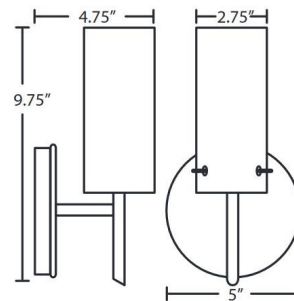

Shown in satin nickel / opal matte

Specifications

COLOR	Opal Matte
BODY FINISH	Satin Nickel
WATTAGE	40W
DIMMER	Standard 120V
DIMENSIONS	5"W x 9"H
BULB INCLUDED	1 x JCD/G9/40W/120V Halogen
COUNTRY OF ORIGIN	China