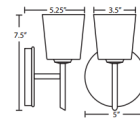

Description

Nico Wall Light features a tapered drum shape glass shade. Available in assorted glass options with a finish in Bronze or Satin Nickel. Includes one 40 watt 120 volt JCD G9 halogen lamp. UL listed. Suitable for indoor dry locations. Dimensions: 5 inch width x 7.5 inch height x 5.25 inch depth.

Shown in satin nickel / clear stone

Specifications

COLOR	Clear Stone
BODY FINISH	Satin Nickel
WATTAGE	40W
DIMMER	Standard 120V
DIMENSIONS	5"W x 7"H x 5.25"D
BULB INCLUDED	1 x JCD/G9/40W/120V Halogen
COUNTRY OF ORIGIN	China