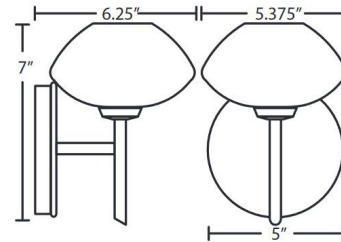

### Description

The Peri Wall Light features Opal Matte or Vanilla Matte glass with a Bronze or Satin Nickel finish. Can be mounted as an uplight or a downlight. 40 watt, 120 volt JCD G9 base bulbs are required but not included. 5.375 inch width x 7 inch height x 6.25 inch depth. UL listed. Suitable for interior damp locations.

### Specifications

COLOR	Opal Matte
BODY FINISH	Satin Nickel
WATTAGE	40W
DIMMER	Standard 120V
DIMENSIONS	5.4"W x 6.4"H x 6.25"D
BULB INCLUDED	1 x JCD/G9/40W/120V Halogen
COUNTRY OF ORIGIN	Turkey

CLICK TO VIEW PRODUCT