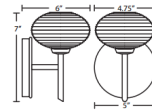

Description

The Lasso Wall Light features a wide yet compact handcrafted glass shade with distinctive ridges available in Glitter or Opal Matte with a Bronze or Satin Nickel finish. Includes one 40 watt 120 volt JCD G9 halogen bulb. 5 inch width x 7 inch height x 6 inch depth. UL listed. Suitable for indoor damp locations.

Shown in satin nickel / glitter ribbed

Specifications

COLOR	Glitter Ribbed
BODY FINISH	Satin Nickel
WATTAGE	40W
DIMMER	Standard 120V
DIMENSIONS	5"W x 7"H x 6"D
BULB INCLUDED	1 x JCD/G9/40W/120V Halogen
COUNTRY OF ORIGIN	Turkey