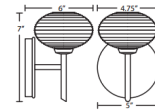

Description

The Lasso Wall Light features a wide yet compact handcrafted glass shade with distinctive ridges available in Glitter or Opal Matte with a Bronze or Satin Nickel finish. Includes one 40 watt 120 volt JCD G9 halogen bulb. 5 inch width x 7 inch height x 6 inch depth. UL listed. Suitable for indoor damp locations.

Shown in satin nickel / glitter ribbed

Specifications

COLOR	Glitter Ribbed
BODY FINISH	Satin Nickel
WATTAGE	40W
DIMMER	Standard 120V
DIMENSIONS	5"W x 7"H x 6"D
BULB INCLUDED	1 x JCD/G9/40W/120V Halogen
COUNTRY OF ORIGIN	Turkey