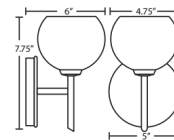

Description

The Palla Wall Light features a diminutive orb-shaped glass shade. Available in assorted glass options with a finish in Bronze or Satin Nickel. Includes one 40 watt 120 volt JCD G9 halogen lamp. UL listed. Suitable for indoor damp locations. Dimensions: 5 inch width x 7.75 inch height x 6 inch depth.

Shown in satin nickel / opal matte

Specifications

COLOR	Opal Matte
BODY FINISH	Satin Nickel
WATTAGE	40W
DIMMER	Standard 120V
DIMENSIONS	5"W x 7.75"H x 6"D
BULB INCLUDED	1 x JCD/G9/40W/120V Halogen
COUNTRY OF ORIGIN	China