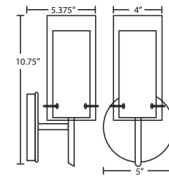

### Description

The Pahu Wall Light features a distinctive double-glass shade with an inner opal cylinder centered within a transparent outer glass. Available in Amethyst, Armagnac, or Clear glass with a finish in Bronze or Satin Nickel. Includes one 40 watt 120 volt JCD G9 halogen lamps. UL listed. Suitable for indoor damp locations. 5 inch width x 10.75 inch height x 5.4 inch depth.

### Specifications

COLOR	Transparent Armagnac / Opal
BODY FINISH	Satin Nickel
WATTAGE	40W
DIMMER	Standard 120V
DIMENSIONS	5"W x 10.75"H x 5.4"D
BULB INCLUDED	1 x JCD/G9/40W/120V Halogen
COUNTRY OF ORIGIN	Turkey