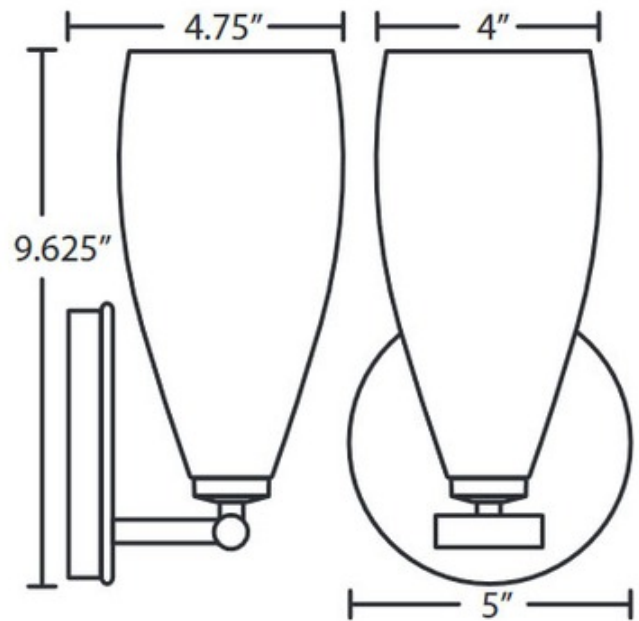

Shown in: Satin Nickel / Carrera

COMPANY

PROJECT

FIXTURE TYPE

APPROVED BY

DATE