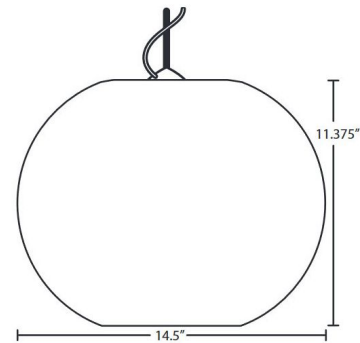

Description

Jordo Pendant features a Opal Matte glass diffuser with a finish in Bronze or Satin Nickel. One 3 inch, 6 inch, 12 inch and 18 inch length connectable stems are included. Slope ceiling adaptable. One 150 watt 120 volt A21 Medium base lamp is required but not included. 14.5 inch diameter x 11.375 inch height. UL listed. Suitable for indoor damp locations.

Shown in satin nickel / opal matte

Specifications

COLOR Opal Matte
BODY FINISH Satin Nickel
WATTAGE 150W
DIMMER Standard 120V
DIMENSIONS 14.5"W x 11.4"H
BULB NOT INCLUDED 1 x A21/Medium (E26)/150W/120V Incandescent
OTHER BULB OPTIONS 1 x A21/Medium (E26)/120V LED
COUNTRY OF ORIGIN China