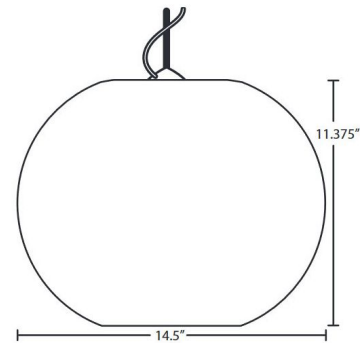

Description

Jordo Pendant features a Opal Matte glass diffuser with a finish in Bronze or Satin Nickel. One 3 inch, 6 inch, 12 inch and 18 inch length connectable stems are included. Slope ceiling adaptable. One 150 watt 120 volt A21 Medium base lamp is required but not included. 14.5 inch diameter x 11.375 inch height. UL listed. Suitable for indoor damp locations.

Shown in satin nickel / opal matte

Specifications

COLOR	Opal Matte
BODY FINISH	Satin Nickel
WATTAGE	150W
DIMMER	Standard 120V
DIMENSIONS	14.5"W x 11.4"H
BULB NOT INCLUDED	1 x A21/Medium (E26)/150W/120V Incandescent
OTHER BULB OPTIONS	1 x A21/Medium (E26)/120V LED
COUNTRY OF ORIGIN	China