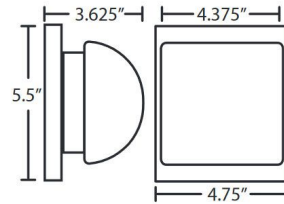

Description

The Aero Wall Light features assorted glass options with a Bronze or Satin Nickel finish. 50 watt, 120 volt JCD G9 base bulbs are required but not included. 4.75 inch width x 5.5 inch height x 3.625 inch depth. ADA compliant. UL listed. Suitable for interior damp locations.

Shown in satin nickel / carrera

Specifications

COLOR	Carrera
BODY FINISH	Satin Nickel
WATTAGE	50W
DIMMER	Standard 120V
DIMENSIONS	4.75"W x 5.5"H x 3.6"D
BULB INCLUDED	1 x JCD/G9/50W/120V Halogen
COUNTRY OF ORIGIN	Turkey