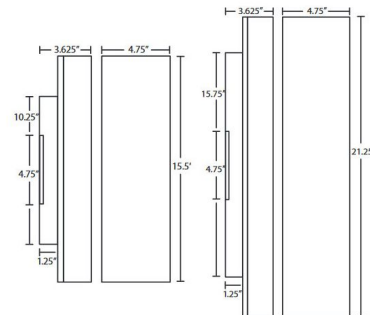

By Besa Lighting

Description

The Darci Wall Light features Opal Matte glass with a Bronze or Polished Nickel finish. Can be mounted vertically or horizontally. 60 watt, 120 volt A15 Medium base bulbs are required but not included. Small: 4.75 inch width x 15.5 inch height x 3.625 inch depth. Large: 4.75 inch width x 21.25 inch height x 3.625 inch depth. ADA compliant. UL listed. Suitable for interior damp locations.

Shown in polished nickel / opal matte

Specifications

| | |
|-------------------|--|
| COLOR | Opal Matte |
| BODY FINISH | Polished Nickel |
| WATTAGE | 86W |
| DIMMER | Standard 120V |
| DIMENSIONS | 4.75"W x 15.5"H x 3.625"D |
| BULB NOT INCLUDED | 2 x A15/Medium (E26)/43W/120V Incandescent |
| COUNTRY OF ORIGIN | Turkey |