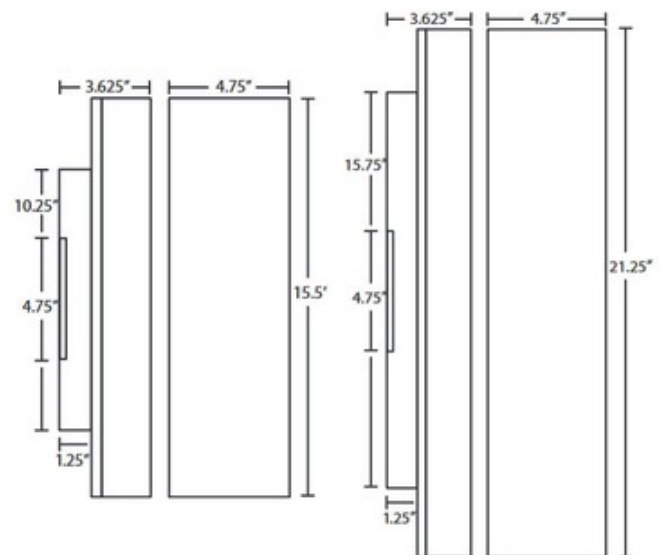

BRAND

Besa Lighting

DESCRIPTION

The Darci Wall Light features Opal Matte glass with a Bronze or Polished Nickel finish. Can be mounted vertically or horizontally. 60 watt, 120 volt A15 Medium base bulbs are required but not included. Small: 4.75 inch width x 15.5 inch height x 3.625 inch depth. Large: 4.75 inch width x 21.25 inch height x 3.625 inch depth. ADA compliant. UL listed. Suitable for interior damp locations.

Shown in: Polished Nickel / Opal Matte

SHADE COLOR	Opal Matte
BODY FINISH	Polished Nickel
WATTAGE	86W
DIMMER	Standard 120V
DIMENSIONS	4.75"W x 15.5"H x 3.625"D
BULB NOT INCLUDED	
LAMP	2 x A15/Medium (E26)/43W/120V Incandescent