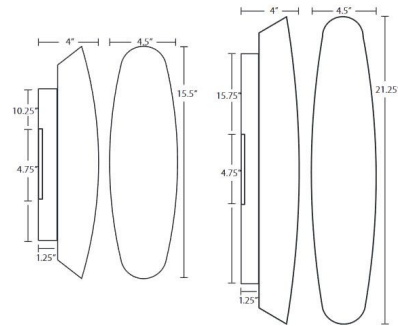

Description

The Aero Wall Light features Opal Matte glass with a Bronze or Polished Nickel finish. Can be mounted vertically or horizontally. 60 watt, 120 volt A15 Medium base bulbs are required but not included. Small: 4.5 inch width x 15.5 inch height x 4 inch depth. Large: 4.5 inch width x 21.25 inch height x 4 inch depth. ADA compliant. UL listed. Suitable for interior damp locations.

Shown in polished nickel / opal matte

Specifications

COLOR	Opal Matte
BODY FINISH	Polished Nickel
WATTAGE	120W
DIMMER	Standard 120V
DIMENSIONS	4.5"W x 15.5"H x 4"D
BULB NOT INCLUDED	2 x A15/Medium (E26)/60W/120V Incandescent
COUNTRY OF ORIGIN	Turkey