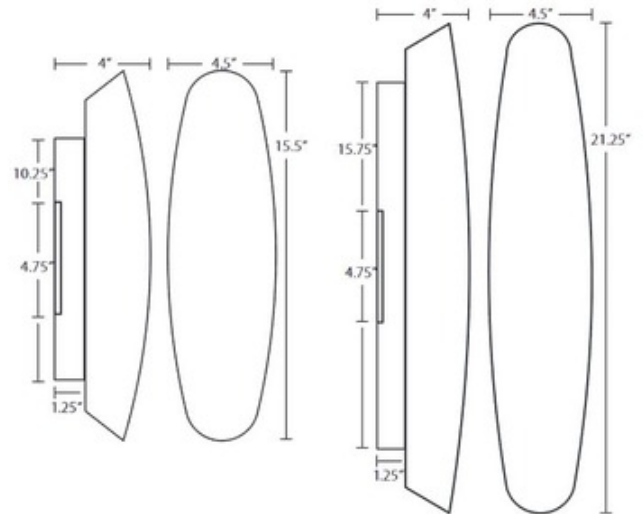

COMPANY

PROJECT

FIXTURE TYPE

APPROVED BY

DATE