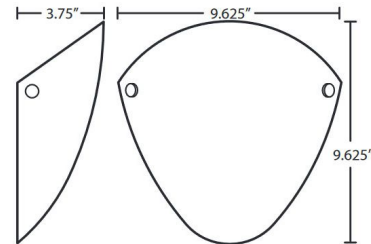

Description

The Kailee Wall Light features assorted glass options with a Bronze finish. One 60 watt max 120 volt B10 candelabra base bulb is required, but not included. 9.6 inch width x 9.6 inch height x 3.75 inch depth. ADA compliant. UL listed for indoor damp locations.

Shown in bronze / opal matte

Specifications

COLOR	Opal Matte
BODY FINISH	Bronze
WATTAGE	5W
DIMMER	Standard 120V
DIMENSIONS	9.6"W x 9.6"H x 3.75"D
BULB NOT INCLUDED	1 x B11/Candelabra (E12)/5W/120V LED
OTHER BULB OPTIONS	1 x B10/Candelabra (E12)/120V LED 1 x B10/Candelabra (E12)/60W/120V Incandescent
COUNTRY OF ORIGIN	China