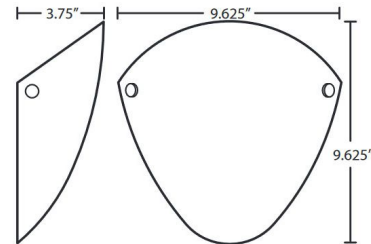

By Besa Lighting

Description

The Kailee Wall Light features assorted glass options with a Bronze finish. One 60 watt max 120 volt B10 candelabra base bulb is required, but not included. 9.6 inch width x 9.6 inch height x 3.75 inch depth. ADA compliant. UL listed for indoor damp locations.

Shown in bronze / opal matte

Specifications

COLOR	Opal Matte
BODY FINISH	Bronze
WATTAGE	5W
DIMMER	Standard 120V
DIMENSIONS	9.6"W x 9.6"H x 3.75"D
BULB NOT INCLUDED	1 x B11/Candelabra (E12)/5W/120V LED
OTHER BULB OPTIONS	1 x B10/Candelabra (E12)/120V LED 1 x B10/Candelabra (E12)/60W/120V Incandescent
COUNTRY OF ORIGIN	China