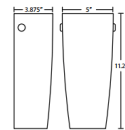

Description

Tomas Wall Light features open end handcrafted glass diffuser available in Cobalt Blue, Opal Matte, Ruby Matte, Vanilla Matte, or Amber Matte with Bronze finish. Rectangular backplate in powder coated white finish. Top of glass is approximately 3.6 inches above outlet box centerline. Requires one 75 watt 120 volt A19 medium base bulb, not included. ADA compliant. UL listed. Suitable for indoor damp locations. 11.25 inch height x 5 inch width x 3.9 inch depth.

Shown in bronze / opal matte

Specifications

COLOR	Opal Matte
BODY FINISH	Bronze
WATTAGE	53W
DIMMER	Standard 120V
DIMENSIONS	5"W x 11.25"H x 3.9"D
BULB NOT INCLUDED	1 x A19/Medium (E26)/53W/120V Incandescent
OTHER BULB OPTIONS	1 x A19/Medium (E26)/120V LED
COUNTRY OF ORIGIN	China