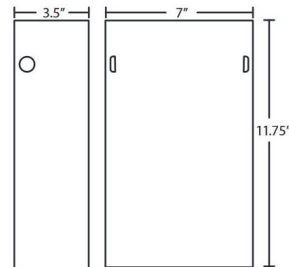

Description

The Tamburo 7 Wall Light is available with assorted glass shades and a Bronze finish. One 75 watt max 120 volt A19 medium base bulb is required but not included. 7 inch width x 11.75 inch height x 3.5 inch depth. ADA compliant. UL listed. Suitable for interior damp locations.

Shown in bronze / carrera

Specifications

COLOR	Carrera
BODY FINISH	Bronze
WATTAGE	53W
DIMMER	Standard 120V
DIMENSIONS	7"W x 11.75"H x 3.5"D
BULB NOT INCLUDED	1 x A19/Medium (E26)/53W/120V Incandescent
OTHER BULB OPTIONS	1 x A19/Medium (E26)/120V LED
COUNTRY OF ORIGIN	China