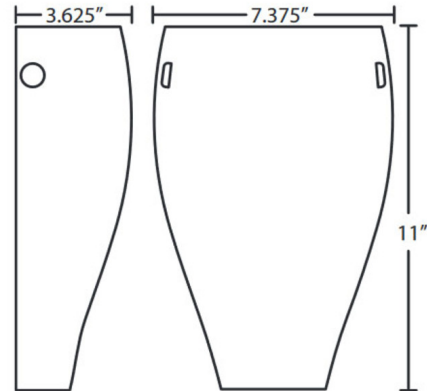

Lightology

lightology.com
866-954-4489
04-27-26

Project: _____

Company: _____

Location: _____ Fixture Type: _____

SPEC #: **BES181348**

Approved On: _____ Approved By: _____

Chelsea Wall Light By Besa Lighting

Description

The Chelsea Wall Light features assorted glass options with a Bronze finish. 75 watt, 120 volt A19 Medium base bulbs are required but not included. 7.3375 inch width x 11 inch height x 3.625 inch depth. ADA compliant. UL listed. Suitable for interior damp locations.

Shown in bronze / carrera

Specifications

COLOR	Carrera
BODY FINISH	Bronze
WATTAGE	53W
DIMMER	Standard 120V
DIMENSIONS	7.4"W x 11"H x 3.6"D
BULB NOT INCLUDED	1 x A19/Medium (E26)/53W/120V Incandescent
OTHER BULB OPTIONS	1 x A19/Medium (E26)/120V LED
COUNTRY OF ORIGIN	China