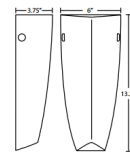

By Besa Lighting

Description

Lina Wall Light features an open top handcrafted glass diffuser in Opal White. Decorative metal accents in Bronze finish. Rectangular backplate in powder coated white finish. Top of glass is approximately 3.6 inches above outlet box centerline. Requires one 75 watt max 120 volt A19 medium base bulb, not included. ADA compliant. UL listed. Suitable for indoor damp locations. 13.25 inch height x 6 inch width x 3.75 inch depth.

Shown in bronze / opal matte

Specifications

COLOR	Opal Matte
BODY FINISH	Bronze
WATTAGE	53W
DIMMER	Standard 120V
DIMENSIONS	6"W x 13.25"H x 3.75"D
BULB NOT INCLUDED	1 x A19/Medium (E26)/53W/120V Incandescent
OTHER BULB OPTIONS	1 x A19/Medium (E26)/120V LED
COUNTRY OF ORIGIN	China