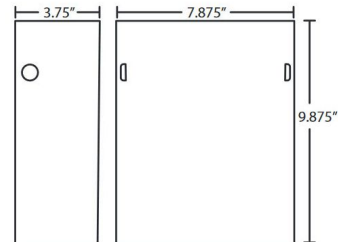

By Besa Lighting

Description

The Tamburo Foil Wall Light features a Silver Foil or Stone Copper Foil diffuser with a Bronze finish. 75 watt, 120 volt A19 Medium base bulbs are required but not included. 7.875 inch width x 9.875 inch height x 3.75 inch depth. ADA compliant. UL listed. Suitable for interior damp locations.

Shown in bronze / stone silver foil

Specifications

COLOR	Stone Silver Foil
BODY FINISH	Bronze
WATTAGE	53W
DIMMER	Standard 120V
DIMENSIONS	7.9"W x 9.9"H x 3.75"D
BULB NOT INCLUDED	1 x A19/Medium (E26)/53W/120V Incandescent
OTHER BULB OPTIONS	1 x A19/Medium (E26)/120V LED
COUNTRY OF ORIGIN	Turkey