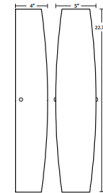

By Besa Lighting

Description

Mistral Wall Light features an open end tapered cylinder handcrafted glass diffuser in Opal Matte. Decorative metal accents in Polished Nickel or Bronze finish. Rectangular backplate in powder coated white finish. Top of glass is approximately 3.6 inches above outlet box centerline. Requires two 100 watt 120 volt A19 medium base bulbs, not included. ADA compliant. UL listed. Suitable for indoor damp locations. 5 inch width x 22.75 inch height x 4 inch depth.

Shown in polished nickel / opal matte

Specifications

COLOR	Opal Matte
BODY FINISH	Polished Nickel
WATTAGE	144W
DIMMER	Standard 120V
DIMENSIONS	5"W x 22.75"H x 4"D
BULB NOT INCLUDED	2 x A19/Medium (E26)/72W/120V Incandescent
OTHER BULB OPTIONS	2 x A19/Medium (E26)/120V LED
COUNTRY OF ORIGIN	China