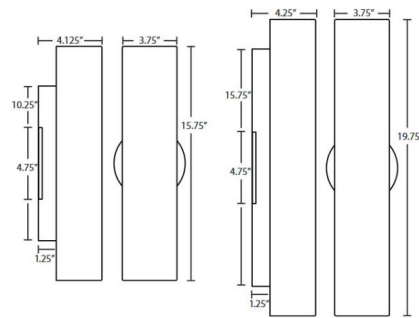

Specifications

COLOR	Opal Matte
BODY FINISH	Polished Nickel
WATTAGE	80W
DIMMER	Standard 120V
DIMENSIONS	3.75"W x 15.75"H x 4.1"D
BULB NOT INCLUDED	2 x B10/Medium (E26)/40W/120V Incandescent
OTHER BULB OPTIONS	2 x B10/Medium (E26)/120V LED
COUNTRY OF ORIGIN	Turkey

CLICK TO VIEW PRODUCT

Notes: