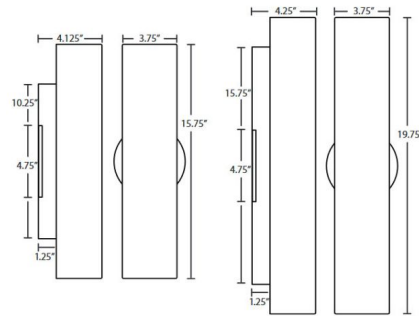

### Description

The Baaz Wall Light features Opal Matte glass with a Bronze or Polished Nickel finish. 40 watt, 120 volt B10 Medium base bulbs are required but not included. Small: 3.75 inch width x 15.5 inch height x 4.125 inch depth. Large: 3.75 inch width x 19.75 inch height x 4.25 inch depth. ADA compliant. UL listed. Suitable for indoor damp locations.

### Specifications

COLOR . . . . . Opal Matte  
BODY FINISH . . . . . Polished Nickel  
WATTAGE . . . . . 80W  
DIMMER . . . . . Standard 120V  
DIMENSIONS . . . . . 3.75"W x 15.75"H x 4.1"D  
BULB NOT INCLUDED . . . . . 2 x B10/Medium (E26)/40W/120V Incandescent  
OTHER BULB OPTIONS . . . . . 2 x B10/Medium (E26)/120V LED  
COUNTRY OF ORIGIN . . . . . Turkey