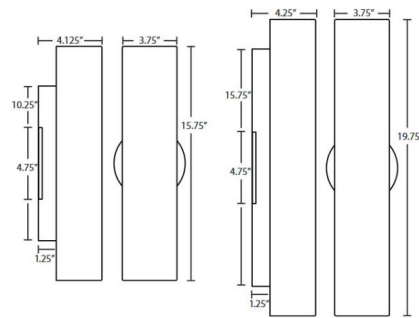

### Description

The Baaz Wall Light features Opal Matte glass with a Bronze or Polished Nickel finish. 40 watt, 120 volt B10 Medium base bulbs are required but not included. Small: 3.75 inch width x 15.5 inch height x 4.125 inch depth. Large: 3.75 inch width x 19.75 inch height x 4.25 inch depth. ADA compliant. UL listed. Suitable for indoor damp locations.

### Specifications

COLOR	Opal Matte
BODY FINISH	Polished Nickel
WATTAGE	80W
DIMMER	Standard 120V
DIMENSIONS	3.75"W x 15.75"H x 4.1"D
BULB NOT INCLUDED	2 x B10/Medium (E26)/40W/120V Incandescent
OTHER BULB OPTIONS	2 x B10/Medium (E26)/120V LED
COUNTRY OF ORIGIN	Turkey