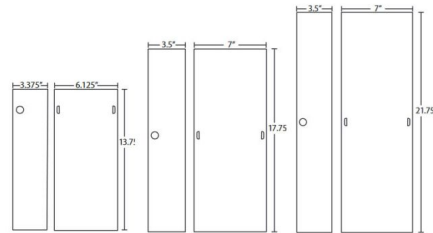

### Description

The Torre Wall Light features assorted glass options with a Bronze finish. 75 watt, 120 volt A19 Medium base bulbs are required but not included. Small: 6.125 inch width x 13.75 inch height x 3.375 inch depth. Medium: 7 inch width x 17.75 inch height x 3.5 inch depth. Large: 7 inch width x 21.75 inch height x 3.5 inch depth. ADA compliant. UL listed. Suitable for interior damp locations.

### Specifications

COLOR	Silver Foil
BODY FINISH	Bronze
WATTAGE	75W
DIMMER	Standard 120V
DIMENSIONS	6.1"W x 13.75"H x 3.4"D
BULB NOT INCLUDED	1 x A19/Medium (E26)/75W/120V Incandescent
OTHER BULB OPTIONS	1 x A19/Medium (E26)/120V LED
COUNTRY OF ORIGIN	Turkey