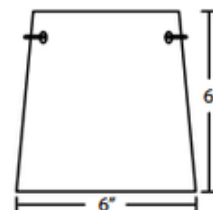

BRAND

Besa Lighting

DESCRIPTION

XP Quick Connect Amelia 6 low voltage mini pendant features a tapered drum shape hand blown glass shade available in White with a Satin Nickel finish. Includes one 50 watt 12 volt JC GY6.35 halogen bi-pin lamp. UL listed. Suitable for indoor damp locations. Includes 10 foot field adjustable coaxial suspension cable, decorative sleeve at socketholder, and quick connect jack. Canopy options available, sold separately. 6 inch diameter x 6 inch height.

SHADE COLOR	White / Hand-Cut
BODY FINISH	Satin Nickel
WATTAGE	50W
DIMMER	Dimmable
DIMENSIONS	120"L x 6"W x 6"H
BULB INCLUDED	
LAMP	1 x JC/GY6.35 (bipin)/50W/12V Halogen

SPEC # BES181870

COMPANY	PROJECT	FIXTURE TYPE	APPROVED BY	DATE