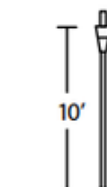

BRAND

Besa Lighting

DESCRIPTION

XP Quick Connect Amelia 6 low voltage mini pendant features a tapered drum shape hand blown glass shade available in White with a Satin Nickel finish. Includes one 50 watt 12 volt JC GY6.35 halogen bi-pin lamp. UL listed. Suitable for indoor damp locations. Includes 10 foot field adjustable coaxial suspension cable, decorative sleeve at socketholder, and quick connect jack. Canopy options available, sold separately. 6 inch diameter x 6 inch height.

SHADE COLOR	White / Hand-Cut
BODY FINISH	Satin Nickel
WATTAGE	50W
DIMMER	Dimmable
DIMENSIONS	120"L x 6"W x 6"H
BULB INCLUDED	
LAMP	1 x JC/GY6.35 (bipin)/50W/12V Halogen

SPEC # BES181870

COMPANY	PROJECT	FIXTURE TYPE	APPROVED BY	DATE