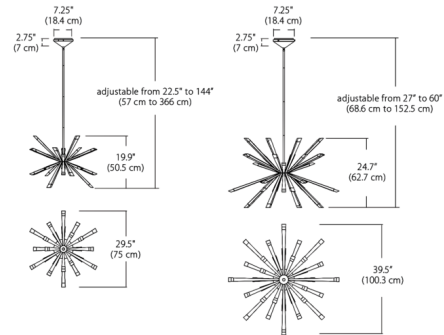

CLICK TO VIEW PRODUCT

Notes: