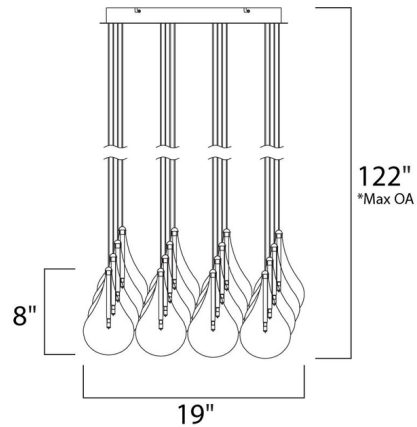

Description

The Larmes Square Multi Light Pendant brings a clean decorative look to your interior space. The glass teardrops reflect light beautifully across your room.

Specifications

COLOR Clear
BODY FINISH Polished Chrome
WATTAGE 24W
DIMMER Low Voltage Electronic
DIMENSIONS 23"W x 16.5"H
BULB INCLUDED 16 x JC/G4 (bipin)/1.5W/12V LED

Technical Information

PRODUCT DIMENSIONS Min/Max Overall Height: 16" - 130"
LAMP COLOR 3000K
LUMENS/WATT 1,120.00
LUMINOUS FLUX 1680 lumens

Shown in polished chrome / clear

CLICK TO VIEW PRODUCT

Notes: