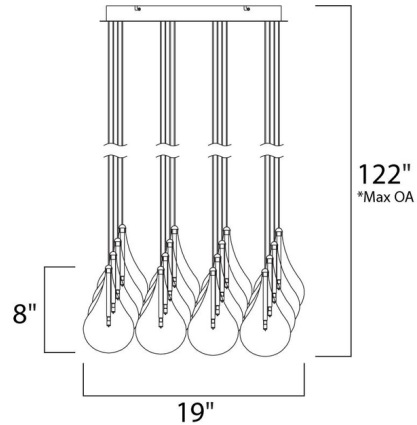

Description

The Larmes Square Multi Light Pendant brings a clean decorative look to your interior space. The glass teardrops reflect light beautifully across your room.

Specifications

COLOR Clear
BODY FINISH Polished Chrome
WATTAGE 24W
DIMMER Low Voltage Electronic
DIMENSIONS 23"W x 16.5"H
BULB INCLUDED 16 x JC/G4 (bipin)/1.5W/12V LED

Technical Information

PRODUCT DIMENSIONS Min/Max Overall Height: 16" - 130"
LAMP COLOR 3000K
LUMENS/WATT 1,120.00
LUMINOUS FLUX 1680 lumens

Shown in polished chrome / clear

CLICK TO VIEW PRODUCT

Notes: