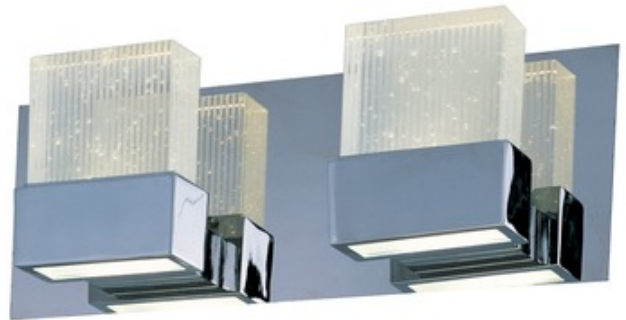

BRAND

Et2

DESCRIPTION

Fizz III Bathroom Vanity Light is available in a Polished Chrome finish with Etched Bubble glass. Available in two, three, and four light options. ADA Compliant.

| | |
|------------------------------|-------------------------|
| SHADE COLOR | Etched Bubble |
| BODY FINISH | Polished Chrome |
| WATTAGE | 12W |
| DIMMER | N/A |
| DIMENSIONS | 14.5"W x 5.5"H x 3.75"D |
| INTEGRATED LED MODULE | |
| LAMP | 4 x LED/3W/120V LED |