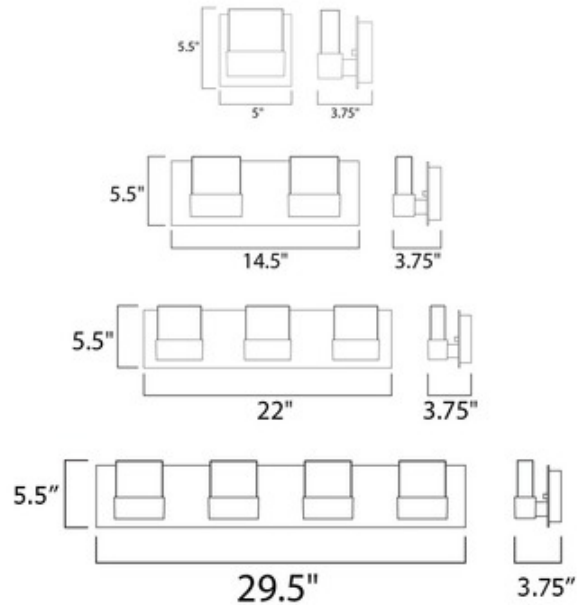

SHADE COLOR	Etched Bubble
BODY FINISH	Polished Chrome
WATTAGE	12W
DIMMER	N/A
DIMENSIONS	14.5"W x 5.5"H x 3.75"D
INTEGRATED LED MODULE	
LAMP	4 x LED/3W/120V LED

SPEC # ET2182135