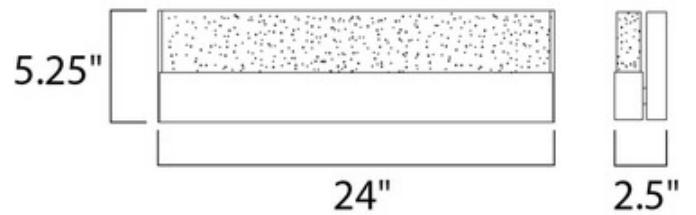

BRAND

Et2

DESCRIPTION

Fizz III Linear Bath Bar is available in a Polished Chrome finish with Etched Bubble glass.

SHADE COLOR	Etched Bubble
BODY FINISH	Polished Chrome
WATTAGE	30W
DIMMER	N/A
DIMENSIONS	18"W x 3.5"H x 2.5"D
INTEGRATED LED MODULE	
LAMP	2 x LED/15W/120V LED