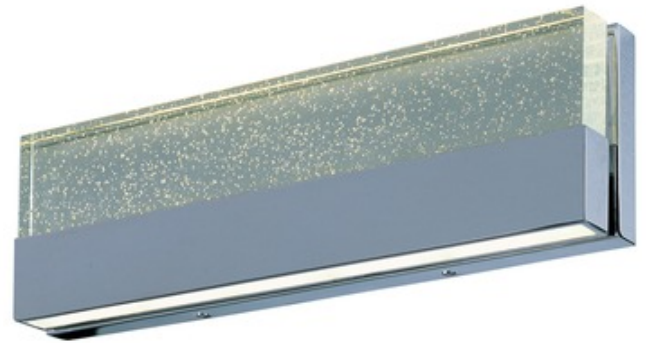

BRAND

Et2

DESCRIPTION

Fizz III Linear Bath Bar is available in a Polished Chrome finish with Etched Bubble glass.

SHADE COLOR	Etched Bubble
BODY FINISH	Polished Chrome
WATTAGE	30W
DIMMER	N/A
DIMENSIONS	18"W x 3.5"H x 2.5"D
INTEGRATED LED MODULE	
LAMP	2 x LED/15W/120V LED