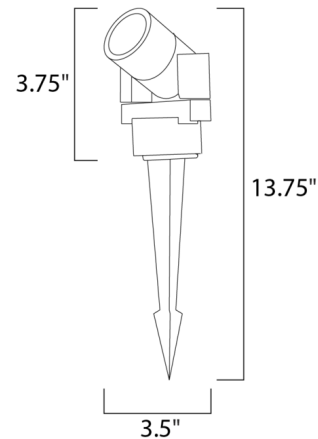

Lightology

lightology.com
866-954-4489
04-25-26

Project: _____

Company: _____

Location: _____ Fixture Type: _____

SPEC #: **ET2182187**

Approved On: _____ Approved By: _____

Alumilux 12V Landscape Spot Light By Et2

Description

The low voltage Alumilux 12V Landscape Spot Light consists of a classic shaped shade to brighten your outdoor space. In-ground stakes or bolt down installation mounting options are provided with a 16-inch pole. Note: Requires low voltage transformer, not included.

Specifications

COLOR	N/A
BODY FINISH	Satin Aluminum
WATTAGE	5W
DIMMER	Not Dimmable
DIMENSIONS	3.5"W x 13.75"H
INTEGRATED LED MODULE	1 x LED/5W/12V LED

Technical Information

COLOR RENDERING	80 CRI
LAMP COLOR	3000K
LUMENS/WATT	46.00
LUMINOUS FLUX	230 lumens

Shown in satin aluminum

CLICK TO VIEW PRODUCT

Notes: