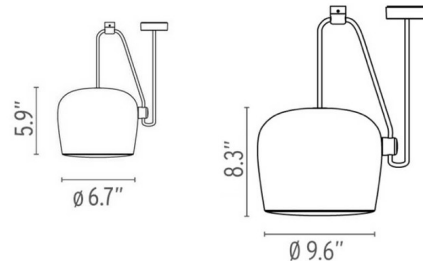

CLICK TO VIEW PRODUCT

Notes: