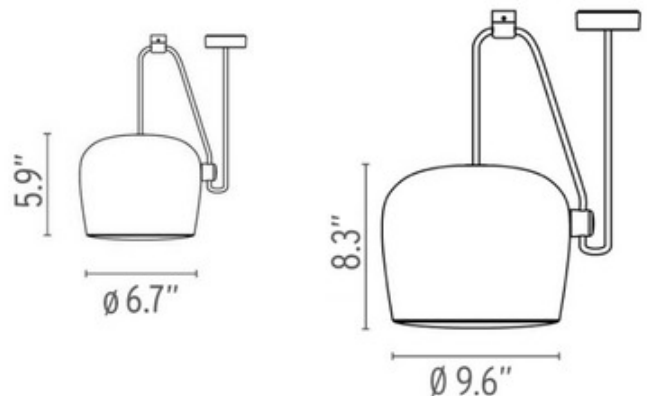

DESIGNER Ronan and Erwan Bouroullec
BRAND FLOS

DESCRIPTION

AIM Pendant is constructed from a varnished aluminum sheet with an optical polycarbonate shade and internal reflector of photo-etched ABS. The cable can be adjusted to allow the fixture head and light distribution to be aimed. Cable length 354 inch allows lamp to be suspended up to 116 inches from the ceiling. Hardwire option dimmable with TRIAC dimmer, sold separately. NOTE: Some plug-in options are no longer available.

Shown in: Black / Black

SHADE COLOR	Black
BODY FINISH	Black
WATTAGE	16W
DIMMER	Standard 120V
DIMENSIONS	9.6"W x 8.3"H
INTEGRATED LED MODULE	
LAMP	1 x LED/16W/120V LED
<i>Technical Information</i>	
LUMINOUS FLUX	895 lumens
LUMENS/WATT	55.94
LAMP COLOR	2700K
COLOR RENDERING	90 CRI
SPEC #	FLO182217