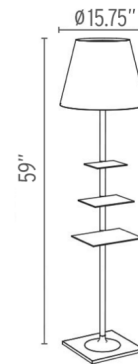

### Description

Bibliotheque Floor Lamp is available in a Chrome finish with a Transparent, Fumee, Aluminized Bronze or Plisse Cloth shade. A USB outlet placed on the base enables the most common smartphones and tablets to be recharged. One 150 watt, 120 volt BT15 type Medium base Halogen lamp is required but not included. 15.75 inch width x 59 inch height.

### Specifications

COLOR	Transparent
BODY FINISH	Chrome
WATTAGE	150W
DIMMER	N/A
DIMENSIONS	15.75"W x 59"H
BULB NOT INCLUDED	1 x BT15/Medium (E26)/150W/120V Halogen
COUNTRY OF ORIGIN	Italy

CLICK TO VIEW PRODUCT