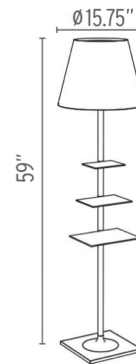

### Description

Bibliotheque Floor Lamp is available in a Chrome finish with a Transparent, Fumee, Aluminized Bronze or Plisse Cloth shade. A USB outlet placed on the base enables the most common smartphones and tablets to be recharged. One 150 watt, 120 volt BT15 type Medium base Halogen lamp is required but not included. 15.75 inch width x 59 inch height.

### Specifications

|                   |  |
|-------------------|--|
| COLOR             | Transparent                            |
| BODY FINISH       | Chrome                                 |
| WATTAGE           | 150W                                   |
| DIMMER            | N/A                                    |
| DIMENSIONS        | 15.75"W x 59"H                         |
| BULB NOT INCLUDED | 1x BT15/Medium (E26)/150W/120V Halogen |
| COUNTRY OF ORIGIN | Italy                                  |