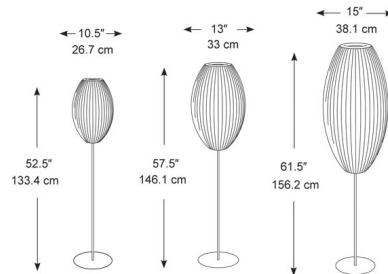

By Herman Miller

Description

Nelson Bubble Lamps designed by George Nelson produced by Herman Miller. The George Nelson Bubble Lamp Cigar Lotus Floor Lamp is a modern classic solidly constructed in steel available in Brushed Nickel with a Brushed Nickel base or Brushed Nickel with a Walnut base. Available in three sizes. Each lamp is built with a 6.5 pound, 10 inch round steel base and an easy to use on/off floor switch. Shade is constructed of a taut White plastic coating a steel wire frame.

Shown in brushed nickel / white

Specifications

COLOR	White
BODY FINISH	Brushed Nickel
WATTAGE	150W
DIMMER	N/A
DIMENSIONS	10.5"W x 52.5"H
BULB NOT INCLUDED	1 x A21/Medium (E26)/150W/120V Incandescent
OTHER BULB OPTIONS	1 x A21/Medium (E26)/120V LED
COUNTRY OF ORIGIN	United States