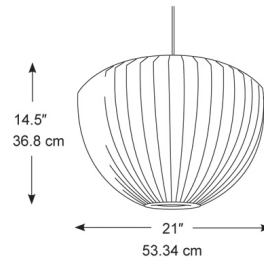

Shown in brushed nickel / white

Specifications

COLOR	White
BODY FINISH	Brushed Nickel
WATTAGE	150W
DIMMER	Standard 120V
DIMENSIONS	21"W x 14.5"H
BULB NOT INCLUDED	1 x A21/Medium (E26)/150W/120V Incandescent
OTHER BULB OPTIONS	1 x A21/Medium (E26)/120V LED
COUNTRY OF ORIGIN	United States

Technical Information

PRODUCT DIMENSIONS	Canopy: 5.25" diameter
--------------------	------------------------

CLICK TO VIEW PRODUCT

Notes: