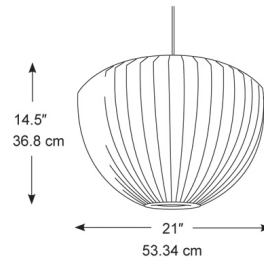

Specifications

COLOR	White
BODY FINISH	Brushed Nickel
WATTAGE	150W
DIMMER	Standard 120V
DIMENSIONS	21"W x 14.5"H
BULB NOT INCLUDED	1 x A21/Medium (E26)/150W/120V Incandescent
OTHER BULB OPTIONS	1 x A21/Medium (E26)/120V LED
COUNTRY OF ORIGIN	United States