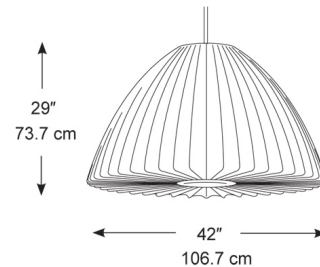

Lightology

lightology.com
866-954-4489
04-15-26

Project: _____

Company: _____

Location: _____ Fixture Type: _____

SPEC #: **GNL182307**

Approved On: _____ Approved By: _____

Bell X-Large Pendant By Herman Miller

Shown in brushed nickel / white

Specifications

COLOR	White
BODY FINISH	Brushed Nickel
WATTAGE	150W
DIMMER	Standard 120V
DIMENSIONS	42"W x 29"H
BULB NOT INCLUDED	1 x A21/Medium (E26)/150W/120V Incandescent
OTHER BULB OPTIONS	1 x A21/Medium (E26)/120V LED
COUNTRY OF ORIGIN	United States

Technical Information

PRODUCT DIMENSIONS	Cord Length: 120"
--------------------	-------------------

CLICK TO VIEW PRODUCT

Notes: