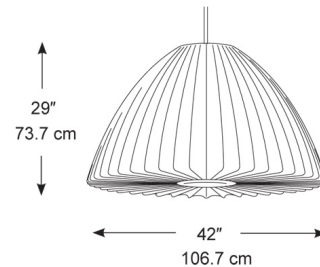

Lightology

lightology.com
866-954-4489
05-31-26

Project: _____

Company: _____

Location: _____ Fixture Type: _____

SPEC #: **GNL182307**

Approved On: _____ Approved By: _____

Bell X-Large Pendant By Herman Miller

Shown in brushed nickel / white

Specifications

COLOR	White
BODY FINISH	Brushed Nickel
WATTAGE	150W
DIMMER	Standard 120V
DIMENSIONS	42"W x 29"H
BULB NOT INCLUDED	1 x A21/Medium (E26)/150W/120V Incandescent
OTHER BULB OPTIONS	1 x A21/Medium (E26)/120V LED
COUNTRY OF ORIGIN	United States

Technical Information

PRODUCT DIMENSIONS	Cord Length: 120"
--------------------	-------------------

CLICK TO VIEW PRODUCT

Notes: