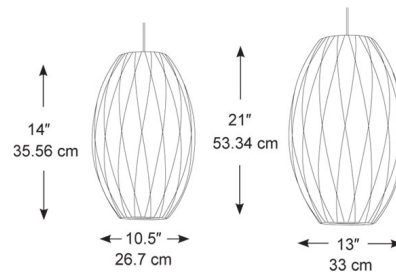

### Specifications

COLOR . . . . . White  
BODY FINISH . . . . . Brushed Nickel  
WATTAGE . . . . . 150W  
DIMMER . . . . . Standard 120V  
DIMENSIONS . . . . . 10.5"W x 14"H  
BULB NOT INCLUDED . . . . . 1 x A21/Medium (E26)/150W/120V Incandescent  
OTHER BULB OPTIONS . . . . . 1 x A21/Medium (E26)/120V LED  
COUNTRY OF ORIGIN . . . . . United States

### Technical Information

PRODUCT DIMENSIONS . . . . . Canopy: 5.25" diameter

CLICK TO VIEW PRODUCT

Notes: