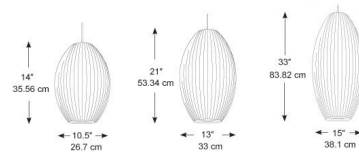

Shown in brushed nickel / white

Specifications

COLOR White
BODY FINISH Brushed Nickel
WATTAGE 150W
DIMMER Standard 120V
DIMENSIONS 10.5"W x 14"H
BULB NOT INCLUDED 1 x A21/Medium (E26)/150W/120V Incandescent
OTHER BULB OPTIONS 1 x A21/Medium (E26)/120V LED
COUNTRY OF ORIGIN United States

Technical Information

PRODUCT DIMENSIONS Canopy: 5.25" diameter

CLICK TO VIEW PRODUCT

Notes: