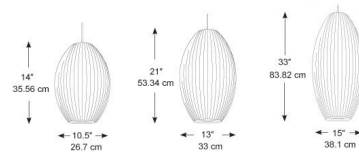

Shown in brushed nickel / white

Specifications

COLOR White
 BODY FINISH Brushed Nickel
 WATTAGE 150W
 DIMMER Standard 120V
 DIMENSIONS 10.5"W x 14"H
 BULB NOT INCLUDED 1 x A21/Medium (E26)/150W/120V Incandescent
 OTHER BULB OPTIONS 1 x A21/Medium (E26)/120V LED
 COUNTRY OF ORIGIN United States

Technical Information

PRODUCT DIMENSIONS Canopy: 5.25" diameter

CLICK TO VIEW PRODUCT

Notes: