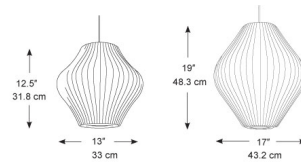

## Pear Pendant By Herman Miller

### Specifications

COLOR . . . . . White  
BODY FINISH . . . . . Brushed Nickel  
WATTAGE . . . . . 150W  
DIMMER . . . . . Standard 120V  
DIMENSIONS . . . . . 13"W x 12.5"H  
BULB NOT INCLUDED . . . . . 1 x A21/Medium (E26)/150W/120V Incandescent  
OTHER BULB OPTIONS . . . . . 1 x A21/Medium (E26)/120V LED  
COUNTRY OF ORIGIN . . . . . United States

### Technical Information

PRODUCT DIMENSIONS . . . . . Canopy: 5.25" diameter

CLICK TO VIEW PRODUCT

Notes: