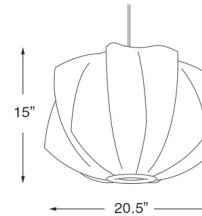

### Specifications

COLOR	White
BODY FINISH	Brushed Nickel
WATTAGE	150W
DIMMER	Standard 120V
DIMENSIONS	20.5"W x 15"H
BULB NOT INCLUDED	1 x A21/Medium (E26)/150W/120V Incandescent
OTHER BULB OPTIONS	1 x A21/Medium (E26)/120V LED
COUNTRY OF ORIGIN	United States

### Technical Information

PRODUCT DIMENSIONS	Canopy: 5.25" diameter
--------------------	------------------------

Shown in brushed nickel / white

CLICK TO VIEW PRODUCT

Notes: