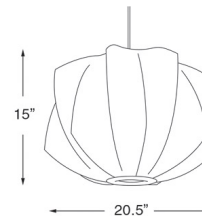

Specifications

COLOR White
BODY FINISH Brushed Nickel
WATTAGE 150W
DIMMER Standard 120V
DIMENSIONS 20.5"W x 15"H
BULB NOT INCLUDED 1 x A21/Medium (E26)/150W/120V Incandescent
OTHER BULB OPTIONS 1 x A21/Medium (E26)/120V LED
COUNTRY OF ORIGIN United States

Technical Information

PRODUCT DIMENSIONS Canopy: 5.25" diameter

Shown in brushed nickel / white

CLICK TO VIEW PRODUCT

Notes: