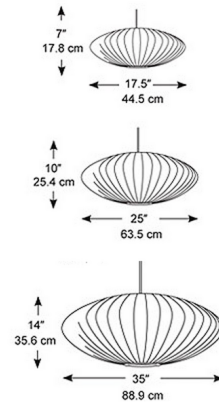

### Specifications

COLOR . . . . . White  
 BODY FINISH . . . . . Brushed Nickel  
 WATTAGE . . . . . 150W  
 DIMMER . . . . . Standard 120V  
 DIMENSIONS . . . . . 35"W x 14"H  
 BULB NOT INCLUDED . . . . . 1 x A21/Medium (E26)/150W/120V Incandescent  
 OTHER BULB OPTIONS . . . . . 1 x A21/Medium (E26)/120V LED