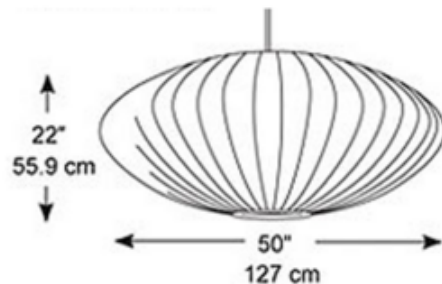

Shown in: Brushed Nickel / White

SHADE COLOR	White
BODY FINISH	Brushed Nickel
WATTAGE	150W
DIMMER	Standard 120V
DIMENSIONS	50"W x 22"H
BULB NOT INCLUDED	
LAMP	1 x A21/Medium (E26)/150W/120V Incandescent 1 x A21/Medium (E26)/120V LED

Technical Information

PRODUCT DIMENSIONS	Cord Length: 120"
---------------------------	-------------------

SPEC #	GNL182323
---------------	-----------

COMPANY	PROJECT	FIXTURE TYPE	APPROVED BY	DATE