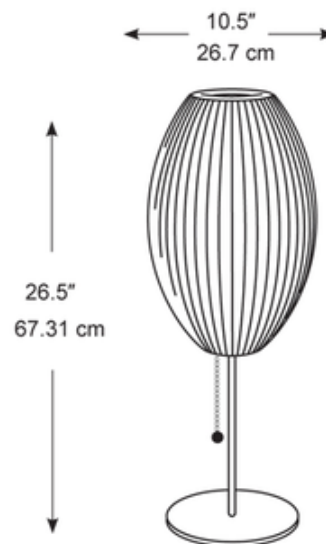

COMPANY

PROJECT

FIXTURE TYPE

APPROVED BY

DATE