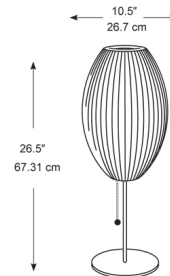

Lightology

lightology.com
866-954-4489
04-08-26

Project: _____

Company: _____

Location: _____ Fixture Type: _____

SPEC #: **GNL182329**

Approved On: _____ Approved By: _____

Cigar Lotus Table Lamp By Herman Miller

Description

Nelson Bubble Lamps designed by George Nelson produced by Herman Miller. The George Nelson Bubble Lamp Cigar Lotus Table Lamp is a modern classic available in all Brushed Nickel or Brushed Nickel with a Walnut base. Shade is constructed of a taut White plastic coating a steel wire frame. Each lamp is built with an 8 inch solid steel base, 86 inches of cord, and features an easy to use on/off pull chain with a handsome solid walnut ball end cap.

Shown in brushed nickel / white

Specifications

COLOR	White
BODY FINISH	Brushed Nickel
WATTAGE	150W
DIMMER	N/A
DIMENSIONS	10.5"W x 26.5"H
BULB NOT INCLUDED	1 x A21/Medium (E26)/150W/120V Incandescent
OTHER BULB OPTIONS	1 x A21/Medium (E26)/120V LED
COUNTRY OF ORIGIN	United States