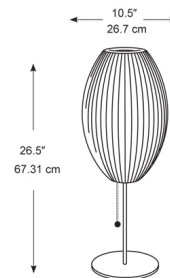

Description

Nelson Bubble Lamps designed by George Nelson produced by Herman Miller. The George Nelson Bubble Lamp Cigar Lotus Table Lamp is a modern classic available in all Brushed Nickel or Brushed Nickel with a Walnut base. Shade is constructed of a taut White plastic coating a steel wire frame. Each lamp is built with an 8 inch solid steel base, 86 inches of cord, and features an easy to use on/off pull chain with a handsome solid walnut ball end cap.

Shown in brushed nickel / white

Specifications

COLOR	White
BODY FINISH	Brushed Nickel
WATTAGE	150W
DIMMER	N/A
DIMENSIONS	10.5"W x 26.5"H
BULB NOT INCLUDED	1 x A21/Medium (E26)/150W/120V Incandescent
OTHER BULB OPTIONS	1 x A21/Medium (E26)/120V LED
COUNTRY OF ORIGIN	United States