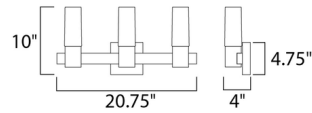

Shown in natural aged brass / white

Specifications

COLOR	White
BODY FINISH	Natural Aged Brass
WATTAGE	120W
DIMMER	Standard 120V
DIMENSIONS	20.75"W x 10"H x 4"D
BULB NOT INCLUDED	3 x B10/Candelabra (E12)/40W/120V Incandescent
OTHER BULB OPTIONS	3 x B10/Candelabra (E12)/120V LED