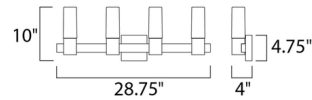

Shown in natural aged brass / white

Specifications

COLOR	White
BODY FINISH	Natural Aged Brass
WATTAGE	120W
DIMMER	Standard 120V
DIMENSIONS	20.75"W x 10"H x 4"D
BULB NOT INCLUDED	3 x B10/Candelabra (E12)/40W/120V Incandescent
OTHER BULB OPTIONS	3 x B10/Candelabra (E12)/120V LED