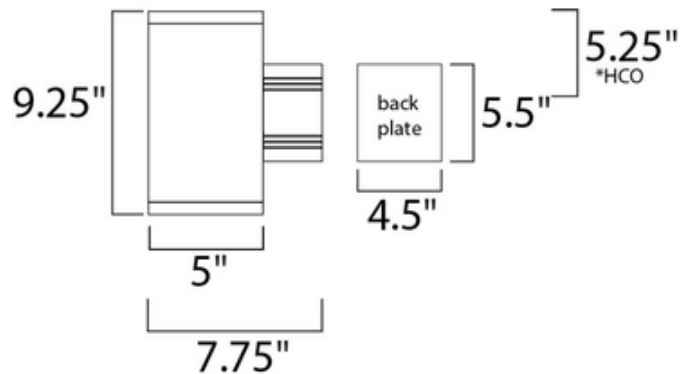

**BRAND**

Maxim Lighting

**DESCRIPTION**

Lightray Plain Outdoor Wall Sconce is indirect exterior lighting that not only provides illumination where you want it but also highlights the building structure for a beautiful architectural effect. The fixture is sealed with screw lenses that are water tight and allows for the use of standard light bulbs. Can be installed horizontally or vertically.

*Shown in: Architectural Bronze*

<b>SHADE COLOR</b>	N/A
<b>BODY FINISH</b>	Architectural Bronze
<b>WATTAGE</b>	75W
<b>DIMMER</b>	Standard 120V
<b>DIMENSIONS</b>	5"W x 9.25"H x 7.75"D
<b>BULB NOT INCLUDED</b>	
<b>LAMP</b>	1 x A19/Medium (E26)/75W/120V Incandescent 1 x A19/Medium (E26)/120V LED

\*height from center of outlet to the top of the fixture

**SPEC #** MAX182357

COMPANY	PROJECT	FIXTURE TYPE	APPROVED BY	DATE