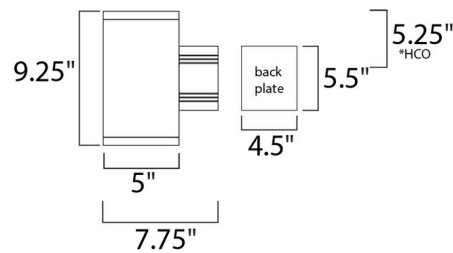

Shown in architectural bronze

\*height from center of outlet to the top of the fixture

### Specifications

COLOR	N/A
BODY FINISH	Architectural Bronze
WATTAGE	75W
DIMMER	Standard 120V
DIMENSIONS	5"W x 9.25"H x 7.75"D
BULB NOT INCLUDED	1 x A19/Medium (E26)/75W/120V Incandescent
OTHER BULB OPTIONS	1 x A19/Medium (E26)/120V LED