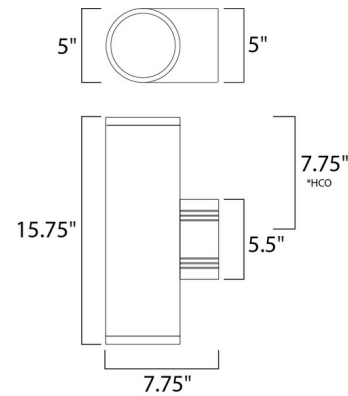

Shown in architectural bronze

Specifications

COLOR	N/A
BODY FINISH	Architectural Bronze
WATTAGE	150W
DIMMER	Standard 120V
DIMENSIONS	5"W x 15.75"H x 7.75"D
BULB NOT INCLUDED	2 x A19/Medium (E26)/75W/120V Incandescent
OTHER BULB OPTIONS	2 x A19/Medium (E26)/120V LED

CLICK TO VIEW PRODUCT

Notes: