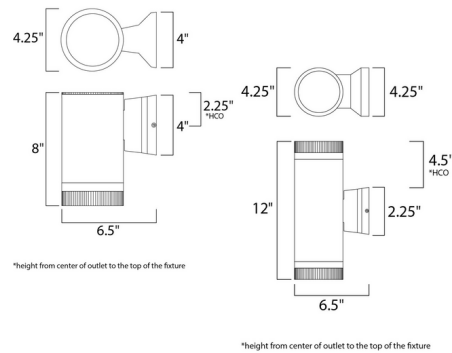

Lightology

lightology.com
866-954-4489
05-18-26

Project: _____
 Company: _____
 Location: _____ Fixture Type: _____
 SPEC #: **MAX182361**
 Approved On: _____ Approved By: _____

Lightray Glass Stripe Outdoor Wall Light By Maxim Lighting

Description

The Lightray Glass Stripe Outdoor Wall Light is available in an Architectural Bronze finish with White glass. UL listed for wet locations.

Shown in architectural bronze / white

Specifications

COLOR	White
BODY FINISH	Architectural Bronze
WATTAGE	50W
DIMMER	Standard 120V
DIMENSIONS	4.25\"W x 8\"H x 6.5\"D
BULB NOT INCLUDED	1 x BR30/Medium (E26)/50W/120V Incandescent
OTHER BULB OPTIONS	1 x BR30/Medium (E26)/120V LED