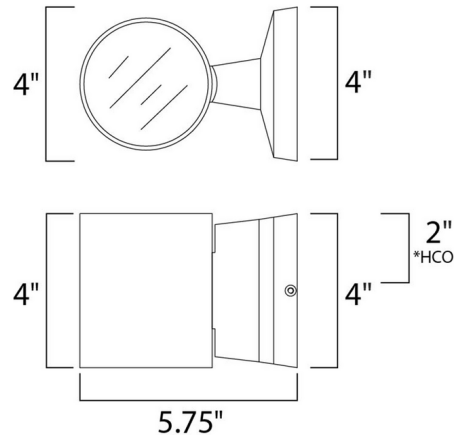

Description

Lightray Round Outdoor Wall Sconce is available in an Architectural Bronze finish with White glass.

Shown in architectural bronze / white

Specifications

COLOR	White
BODY FINISH	Architectural Bronze
WATTAGE	9W
DIMMER	N/A
DIMENSIONS	4"W x 4"H x 5.75"D
INTEGRATED LED MODULE	2 x LED/4.5W/120V LED