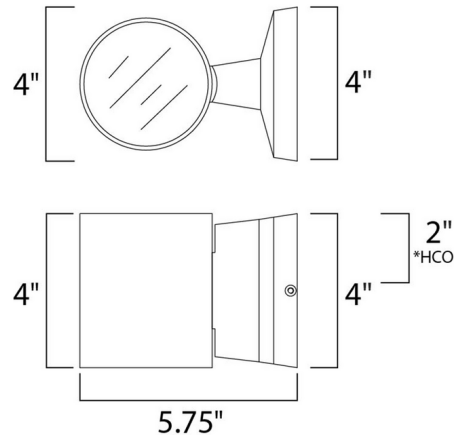

Description

Lightray Round Outdoor Wall Sconce is available in an Architectural Bronze finish with White glass.

Shown in architectural bronze / white

Specifications

COLOR	White
BODY FINISH	Architectural Bronze
WATTAGE	9W
DIMMER	N/A
DIMENSIONS	4"W x 4"H x 5.75"D
INTEGRATED LED MODULE	2 x LED/4.5W/120V LED