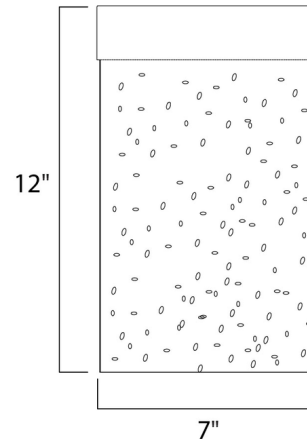

Lightology

lightology.com
866-954-4489
04-22-26

Project: _____

Company: _____

Location: _____ Fixture Type: _____

SPEC #: **MAX182442**

Approved On: _____ Approved By: _____

Moda Exterior Wall Light By Maxim Lighting

Description

Moda Exterior Wall Sconce is available in a Bronze or Stainless Steel finish with Bubble glass. The solid blocks of glass infused with tiny bubbles come to life when illuminated by high power LED concealed in the frame above. Small: One 9 watt, 120 volt LED lamp is included. 7 inch width x 12 inch height x 2.25 inch depth. UL Listed for Wet Locations. ADA Compliant.

Shown in bronze / bubble

Specifications

COLOR	Bubble
BODY FINISH	Bronze
WATTAGE	9W
DIMMER	N/A
DIMENSIONS	7"W x 12"H x 2.25"D
INTEGRATED LED MODULE	1 x LED/9W/120V LED

CLICK TO VIEW PRODUCT

Notes: