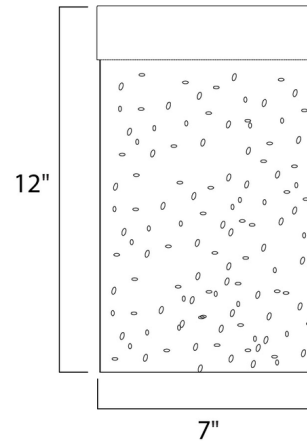

Description

Moda Exterior Wall Sconce is available in a Bronze or Stainless Steel finish with Bubble glass. The solid blocks of glass infused with tiny bubbles come to life when illuminated by high power LED concealed in the frame above. Small: One 9 watt, 120 volt LED lamp is included. 7 inch width x 12 inch height x 2.25 inch depth. UL Listed for Wet Locations. ADA Compliant.

Shown in bronze / bubble

Specifications

COLOR	Bubble
BODY FINISH	Bronze
WATTAGE	9W
DIMMER	N/A
DIMENSIONS	7"W x 12"H x 2.25"D
INTEGRATED LED MODULE	1 x LED/9W/120V LED

CLICK TO VIEW PRODUCT

Notes: