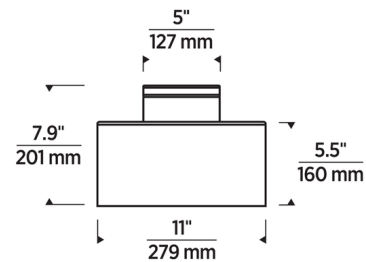

By Visual Comfort Modern

Description

The Manette Semi Flush Ceiling Light is made of a sleek die-cast metal base and cylinder glass shade, providing even illumination free of hot spots. Use it as a single light in a bathroom or closet, or install multiple down a hallway. 120V: TRIAC and ELV dimmable. 277V: 0-10V dimmable. The Natural Brass is a living finish that will patina and warm over time. If it becomes uneven or spotty, a brass cleaner can restore the finish.

Shown in satin nickel / transparent smoke

Specifications

COLOR	Transparent Smoke
BODY FINISH	Satin Nickel
WATTAGE	17W
DIMMER	Low Voltage Electronic
DIMENSIONS	11"W x 7.9"H
INTEGRATED LED MODULE	1 x LED/17W/120V LED
COUNTRY OF ORIGIN	China