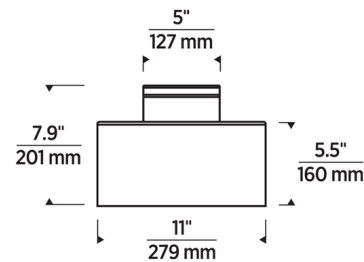

By Visual Comfort Modern

Description

The Manette Semi Flush Ceiling Light is made of a sleek die-cast metal base and cylinder glass shade, providing even illumination free of hot spots. Use it as a single light in a bathroom or closet, or install multiple down a hallway. 120V: TRIAC and ELV dimmable. 277V: 0-10V dimmable. The Natural Brass is a living finish that will patina and warm over time. If it becomes uneven or spotty, a brass cleaner can restore the finish.

Shown in satin nickel / transparent smoke

Specifications

COLOR	Transparent Smoke
BODY FINISH	Satin Nickel
WATTAGE	17W
DIMMER	Low Voltage Electronic
DIMENSIONS	11"W x 7.9"H
INTEGRATED LED MODULE	1 x LED/17W/120V LED
COUNTRY OF ORIGIN	China