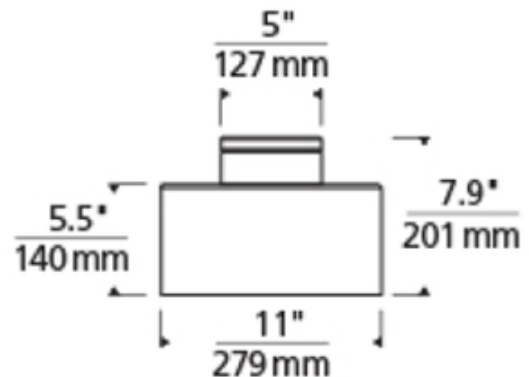

DESIGNER Sean Lavin
BRAND Tech Lighting

DESCRIPTION

Manette Semi-Flush Mount Ceiling features a glass shade in Transparent Smoke or Gloss White with a die-cast metal band just below the ceiling which hides the LED light source. Finish in Satin Nickel. ETL listed.

Shown in: Satin Nickel / Transparent Smoke

SHADE COLOR	Transparent Smoke
BODY FINISH	Satin Nickel
WATTAGE	15W
DIMMER	Low Voltage Electronic
DIMENSIONS	11"W x 7.9"H
LAMP	1 x LED/15W/120V LED

Technical Information

LUMINOUS FLUX	918 lumens
LUMENS/WATT	61.20
LAMP COLOR	3000 K
COLOR RENDERING	80 CRI

ITEM NUMBER TLG182642

COMPANY	PROJECT	FIXTURE TYPE	APPROVED BY	DATE