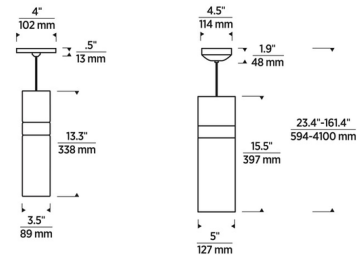

By Visual Comfort Modern

Description

The Manette Pendant offers stylish simplicity with its hand-blown glass cylinder and metal band accent. The integrated LED light shines up and down, providing both indirect and direct lighting ideal for kitchens, dining areas, and offices. 120V: TRIAC and ELV dimmable. 277V: 0-10V dimmable. The 13.3 inch high pendant is Title 24 compliant, and the 15.5 inch is not. The Natural Brass is a living finish that will patina and warm over time. If it becomes uneven or spotty, a brass cleaner can restore the finish.

Shown in satin nickel / transparent smoke

Specifications

COLOR	Transparent Smoke
BODY FINISH	Satin Nickel
WATTAGE	18W
DIMMER	Low Voltage Electronic
DIMENSIONS	5"W x 15.5"H
INTEGRATED LED MODULE	1 x LED/18W/120V LED
COUNTRY OF ORIGIN	China

Technical Information

LAMP LIFE	50000 hours
COLOR RENDERING	90 CRI
LAMP COLOR	3000K
LUMENS/WATT	51.00
LUMINOUS FLUX	918 lumens

CLICK TO VIEW PRODUCT

Notes: