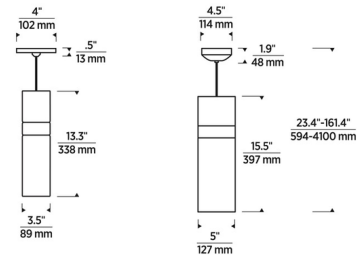

Description

The Manette Pendant offers stylish simplicity with its hand-blown glass cylinder and metal band accent. The integrated LED light shines up and down, providing both indirect and direct lighting ideal for kitchens, dining areas, and offices. 120V: TRIAC and ELV dimmable. 277V: 0-10V dimmable. The 13.3 inch high pendant is Title 24 compliant, and the 15.5 inch is not. The Natural Brass is a living finish that will patina and warm over time. If it becomes uneven or spotty, a brass cleaner can restore the finish.

Shown in satin nickel / transparent smoke

Specifications

COLOR	Transparent Smoke
BODY FINISH	Satin Nickel
WATTAGE	18W
DIMMER	Low Voltage Electronic
DIMENSIONS	5"W x 15.5"H
INTEGRATED LED MODULE	1 x LED/18W/120V LED
COUNTRY OF ORIGIN	China

Technical Information

LAMP LIFE	50000 hours
COLOR RENDERING	90 CRI
LAMP COLOR	3000K
LUMENS/WATT	51.00
LUMINOUS FLUX	918 lumens

CLICK TO VIEW PRODUCT

Notes: