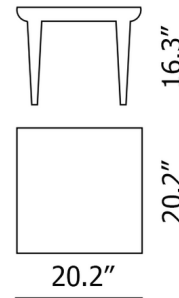

Shown in light grey

6080

Specifications

COLOR	Light Grey
BODY FINISH	N/A
WATTAGE	N/A
DIMMER	N/A
DIMENSIONS	20.28"W x 16.34"H
BULB	N/A
COUNTRY OF ORIGIN	Italy

CLICK TO VIEW PRODUCT

Notes: