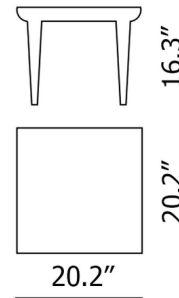

Shown in light grey

6080

Specifications

COLOR Light Grey
BODY FINISH N/A
WATTAGE N/A
DIMMER N/A
DIMENSIONS 20.28"W x 16.34"H
BULB N/A
COUNTRY OF ORIGIN Italy

CLICK TO VIEW PRODUCT

Notes: