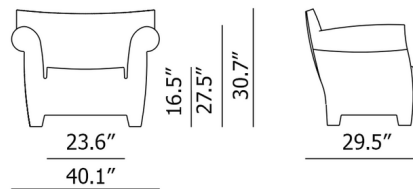

Shown in black

6070

Specifications

| | |
|-------------------|----------------------------|
| COLOR | Black |
| BODY FINISH | N/A |
| WATTAGE | N/A |
| DIMMER | N/A |
| DIMENSIONS | 40.16"W x 30.71"H x 29.5"D |
| BULB | N/A |
| COUNTRY OF ORIGIN | Italy |