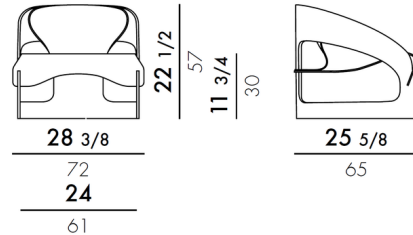

### Description

Joe Colombo Armchair is available in Opaque Glossy Black, Opaque Glossy White or Transparent Clear Crystal. Kartell pays homage for the first time to one of the most iconic pieces in its museum with its re-edition of the 4801 armchair designed by Joe Colombo, an authentic symbol of design in the 1960s, and now much sought-after in auctions of modern historical pieces. 24.4 inch width x 23.2 inch height.

### Specifications

COLOR	Black
BODY FINISH	N/A
WATTAGE	N/A
DIMMER	N/A
DIMENSIONS	24.4"W x 23.2"H
BULB	N/A
COUNTRY OF ORIGIN	Italy

CLICK TO VIEW PRODUCT

Notes: